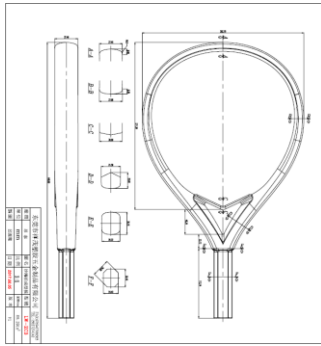

PADDEL RACKETS

- Examples of Molds Round